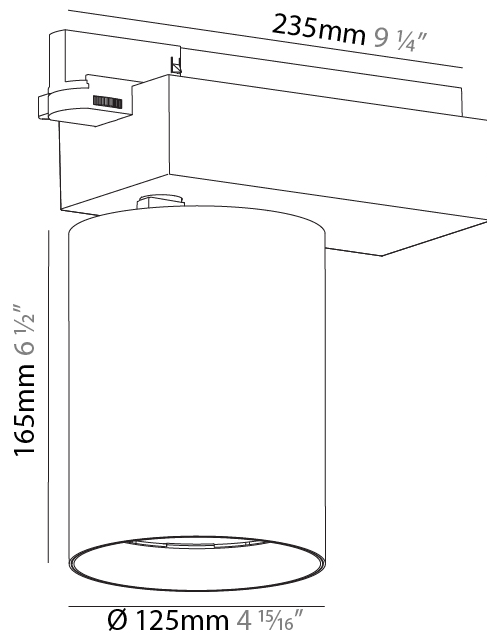

GENERAL

Series: Centriq
 Subseries: Centriq 125
 Brand: Prolicht
 Division: Architectural
 Mounting Type: Track
 Mounting Location: Ceiling
 Subcategory: Spots

PHYSICAL

Shape: Cylinder
 Diameter (mm): 125
 Diameter (in): 4 ¹⁵/₁₆
 Length (mm): 235
 Length (in): 9 ¹/₄
 Height (mm): 165
 Height (in): 6 ¹/₂
 Light Distribution: Adjustable / Direct
 Fixture Finish: SSR / BKV / CWI / CRY / HAB / LAG / UFT / ITA / RUA / RUR / MIC / FTG / MYG / TWT / LOD / PUS / FRO / FUP / KIA / POP / BLS / SPG / MEY / GOH / GUM / CHC / COM / ABZ / JAG / OBR / MOS / ROR
 Fixture Material: Aluminum

GENERAL

Series: Centriq
Subseries: Centriq 125
Brand: Prolicht
Division: Architectural
Mounting Type: Track
Mounting Location: Ceiling
Subcategory: Spots

PHYSICAL

Shape: Cylinder
Diameter (mm): 125
Diameter (in): 4 ¹⁵ / ₁₆
Length (mm): 235
Length (in): 9 ¹ / ₄
Height (mm): 165
Height (in): 6 ¹ / ₂
Light Distribution: Adjustable / Direct
Fixture Finish: SSR / BKV / CWI / CRY / HAB / LAG / UFT / ITA / RUA / RUR / MIC / FTG / MYG / TWT / LOD / PUS / FRO / FUP / KIA / POP / BLS / SPG / MEY / GOH / GUM / CHC / COM / ABZ / JAG / OBR / MOS / ROR
Fixture Material: Aluminum

Beam Angle: 8
Adjustability: Rotational 340°; Tilt 90°

RATINGS AND CERTIFICATIONS

Certified By: Certified for North American Standards
IP rating: IP20

PROJECT _____

TYPE _____

SPECIFIER _____

QUANTITY _____